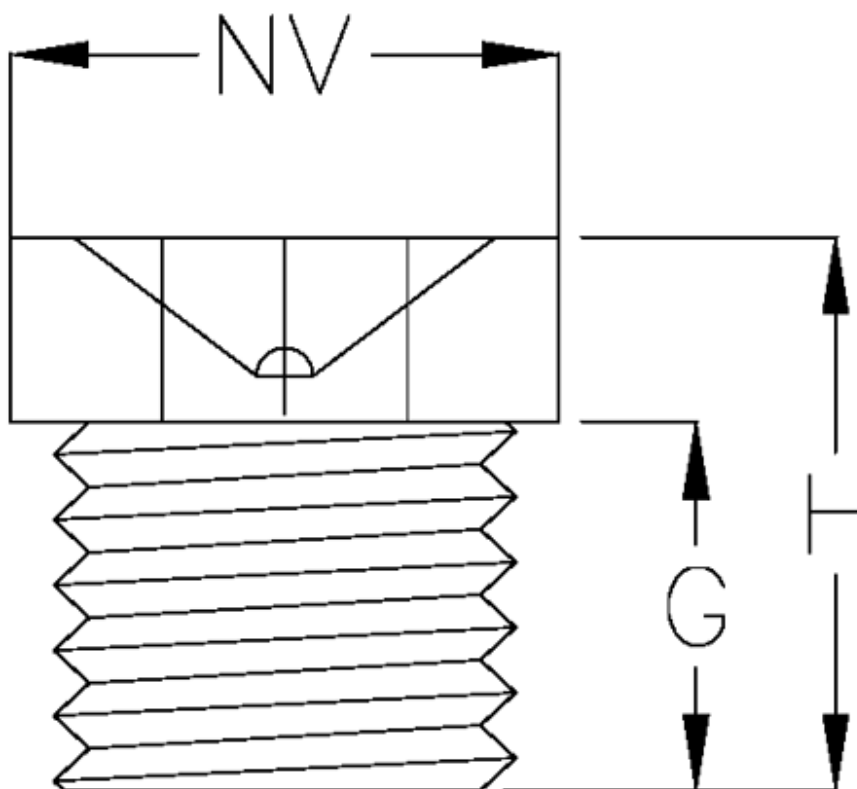

Data Sheet

Article number: 53091104

Description: KLEE Flush type lubrication nipple DIN 3405
D1 straight, M6x1,0

Measures

G = 5.9

H = 8.9

NV = 6.9

Thread = M6x1,0